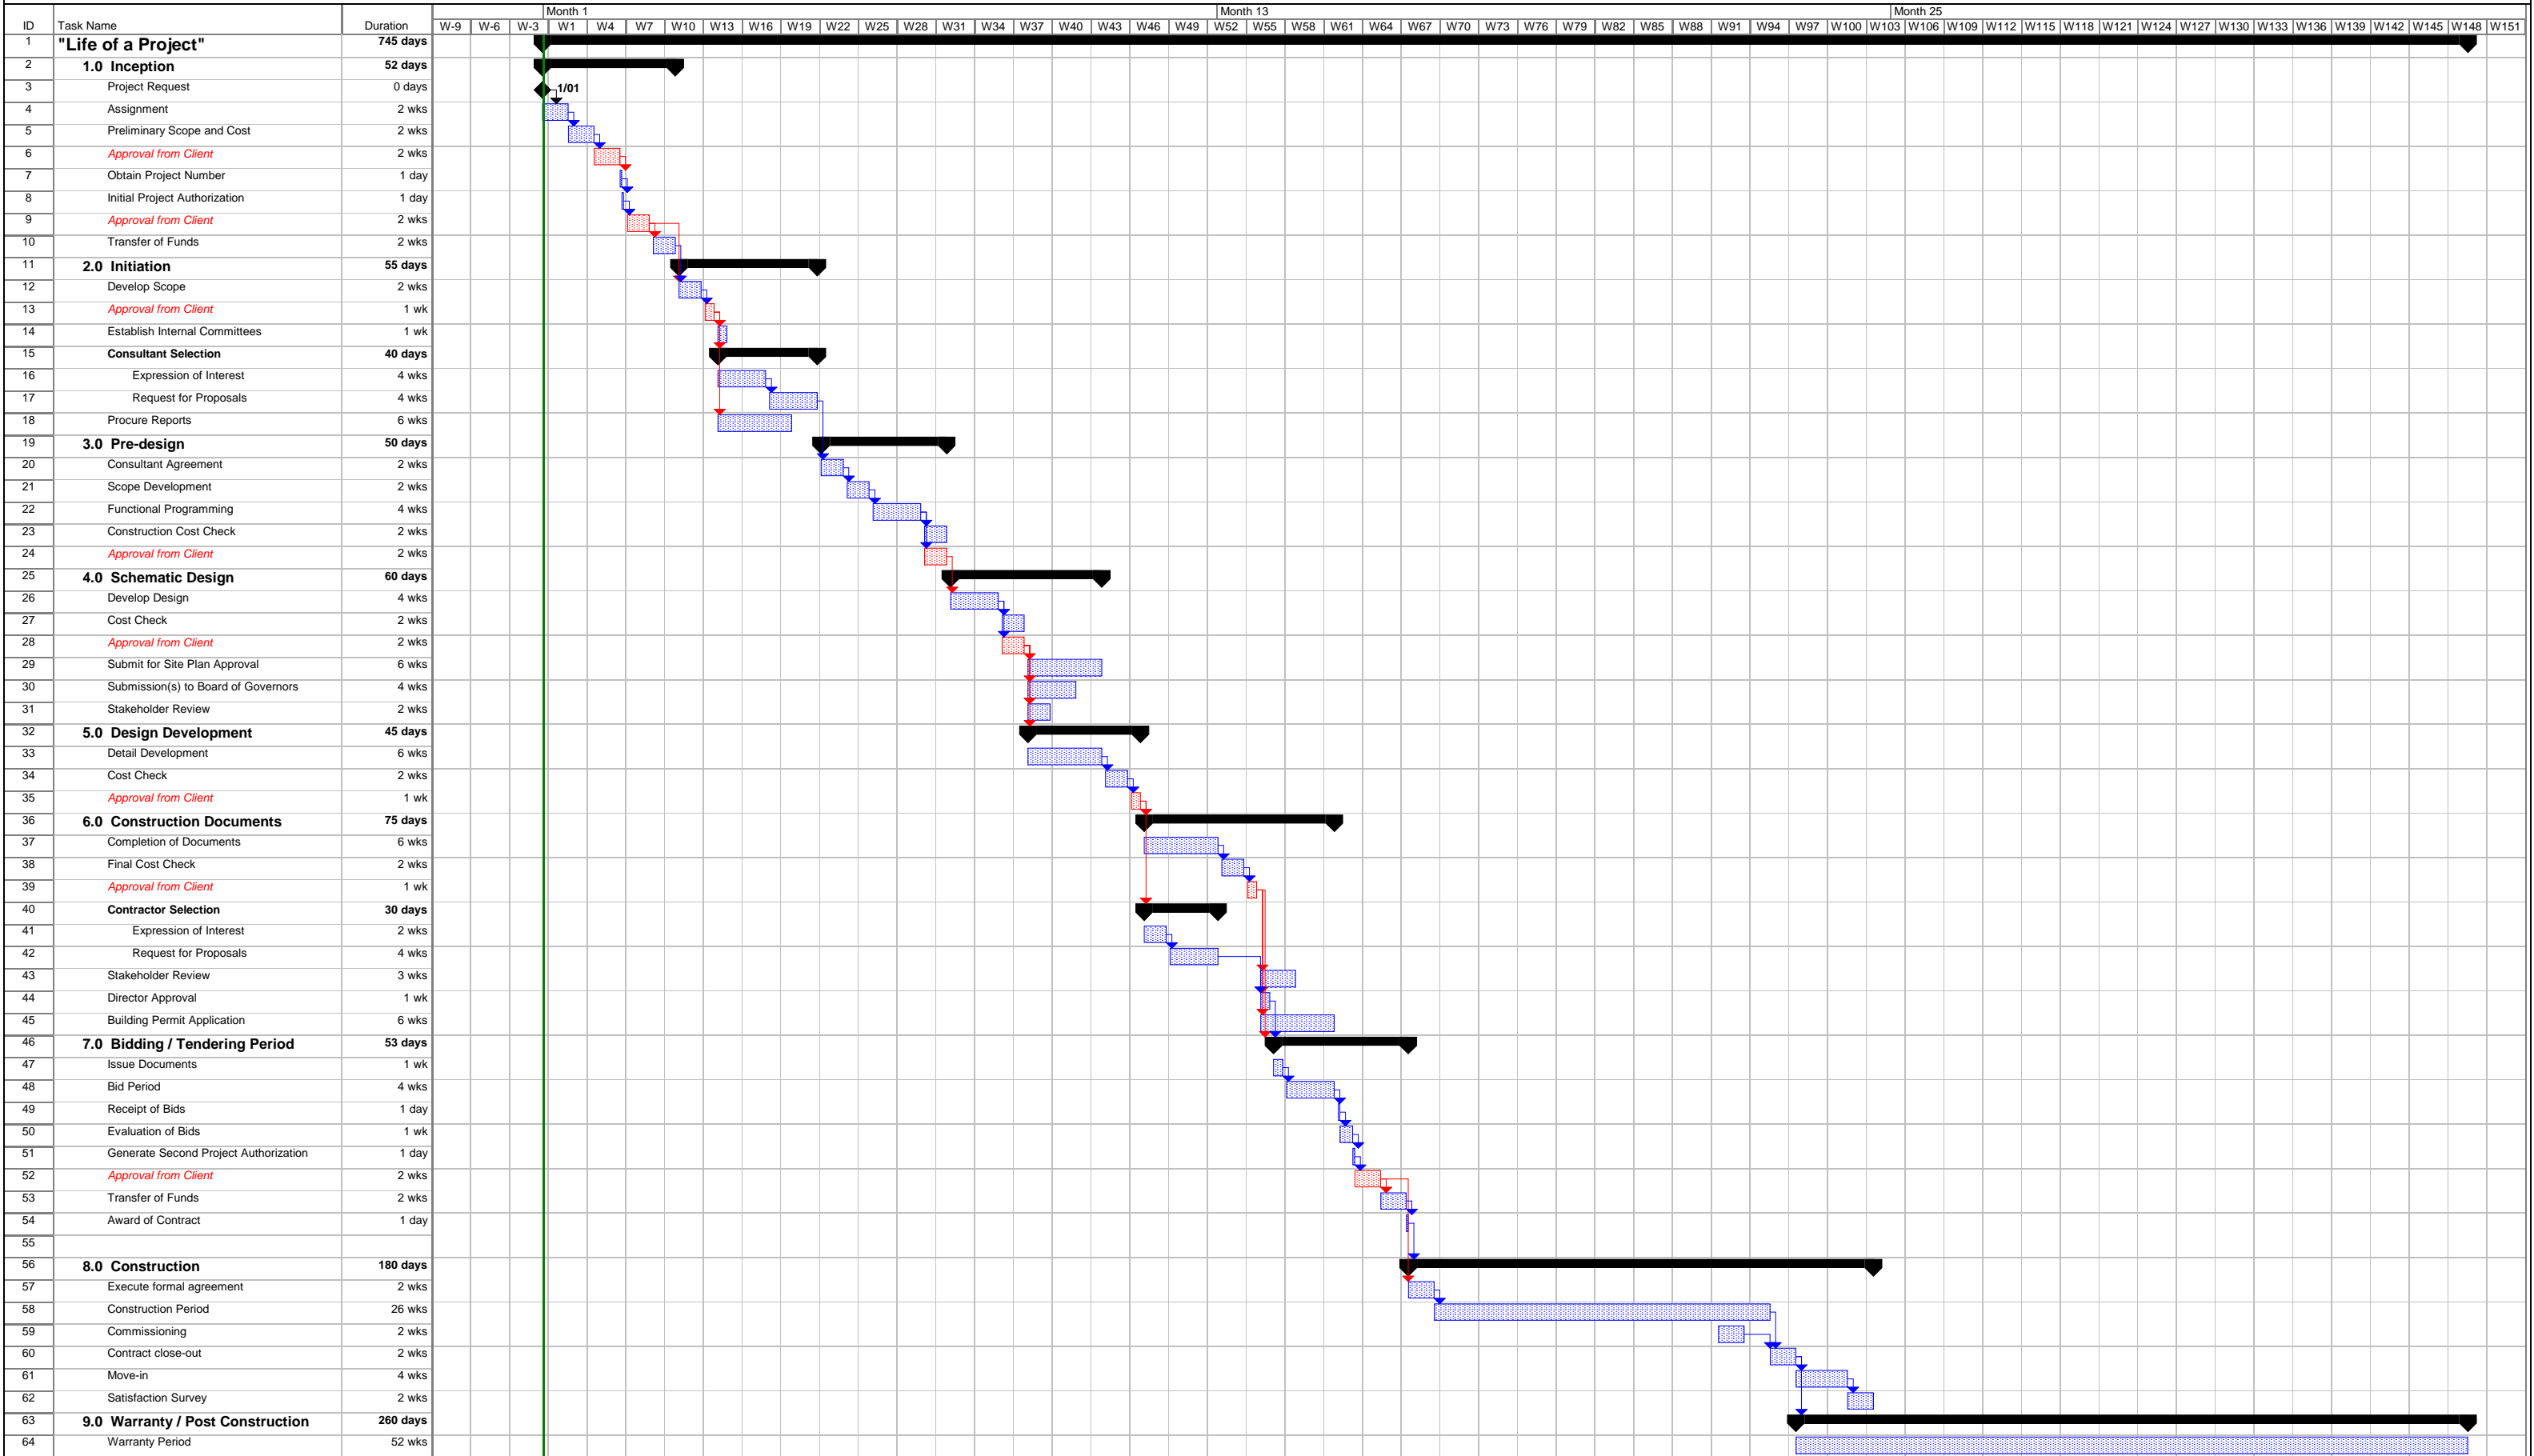

"Life of a Project"

Task Split Progress Milestone Summary Project Summary External Tasks External Milestone Deadline

"Life of a Project" - Project of medium complexity with consultant involvement and of a construction value over \$600,000 and up to \$2,500,000.